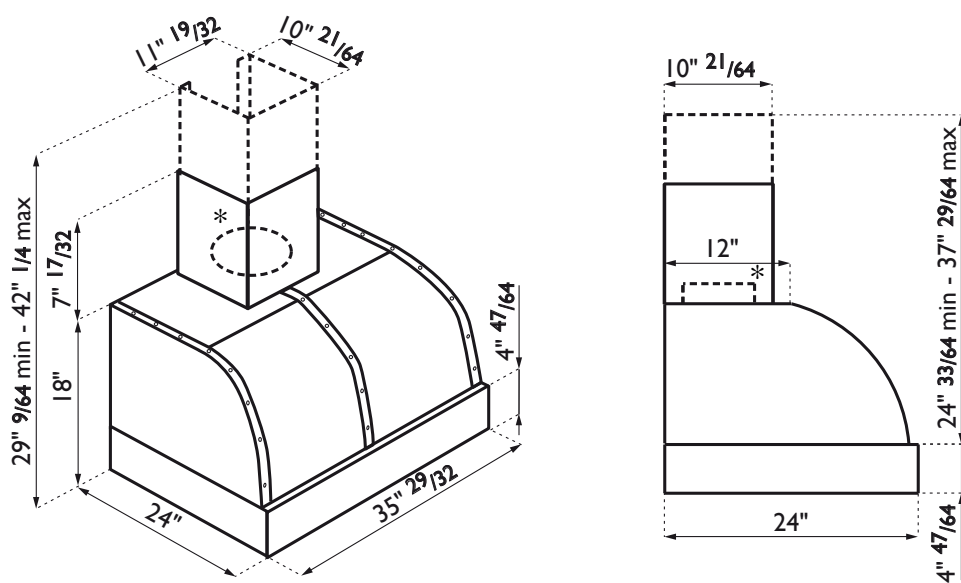

# 36" Hoods

HD36PB...

HD36IB...

\* Duct size:

HD36PB... 7"  $\frac{7}{8}$  max - 4"  $\frac{23}{32}$  min

HD36IB... 5"  $\frac{29}{32}$  max - 4"  $\frac{23}{32}$  min