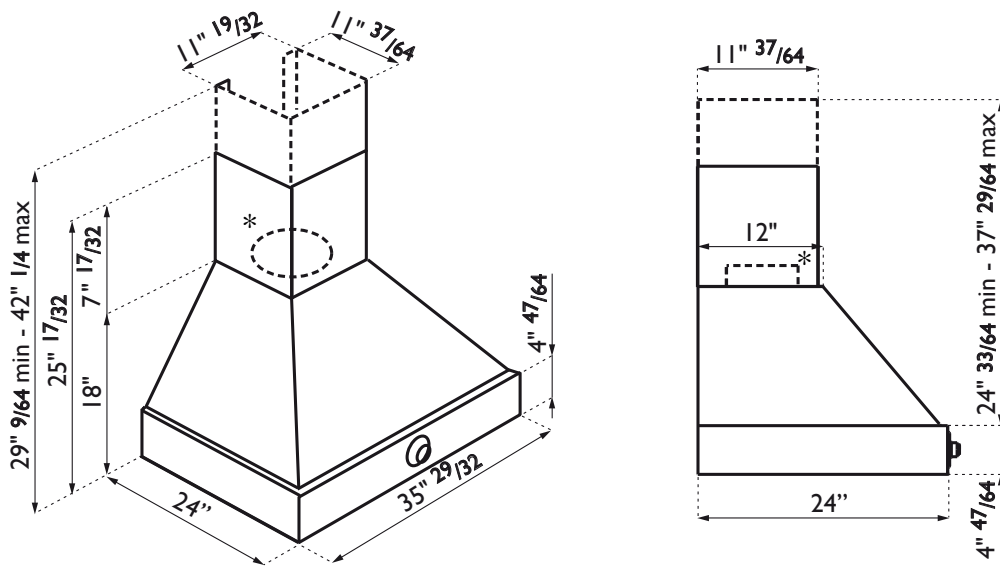

36" Hoods

HD36PA...

HD36IA...

* Duct size:

HD36PA... 7" ^{7/8} max - 4" ^{23/32} min

HD36IA... 5" ^{29/32} max - 4" ^{23/32} min

SUPERIORE