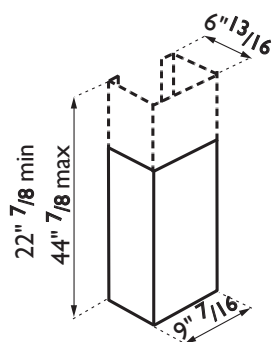

Duct cover PRO Hoods - 099054300

SUPERIORE