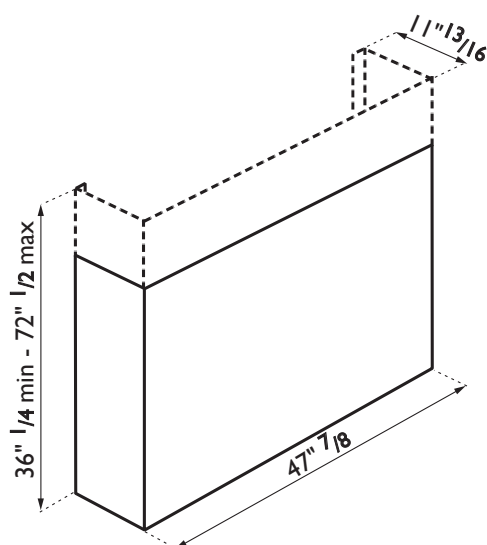

Duct cover PRO Hoods - 099050200

SUPERIORE