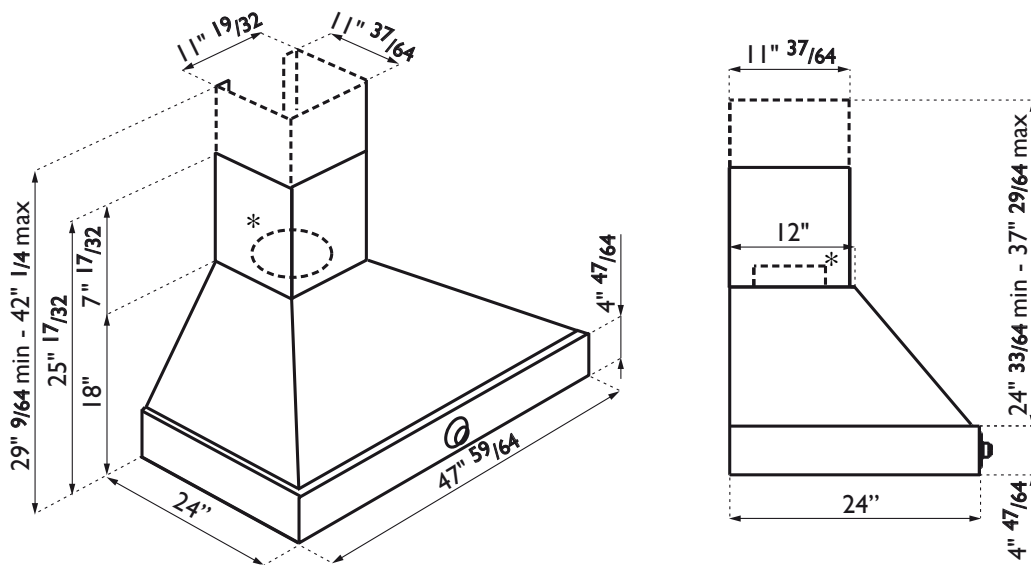

48" Hoods

HD48PA...

HD48IA...

* Duct size:

HD48PA... 4" 23/32 min - 7" 7/8 max

HD48IA... 4" 23/32 min - 5" 29/32 max

SUPERIORE